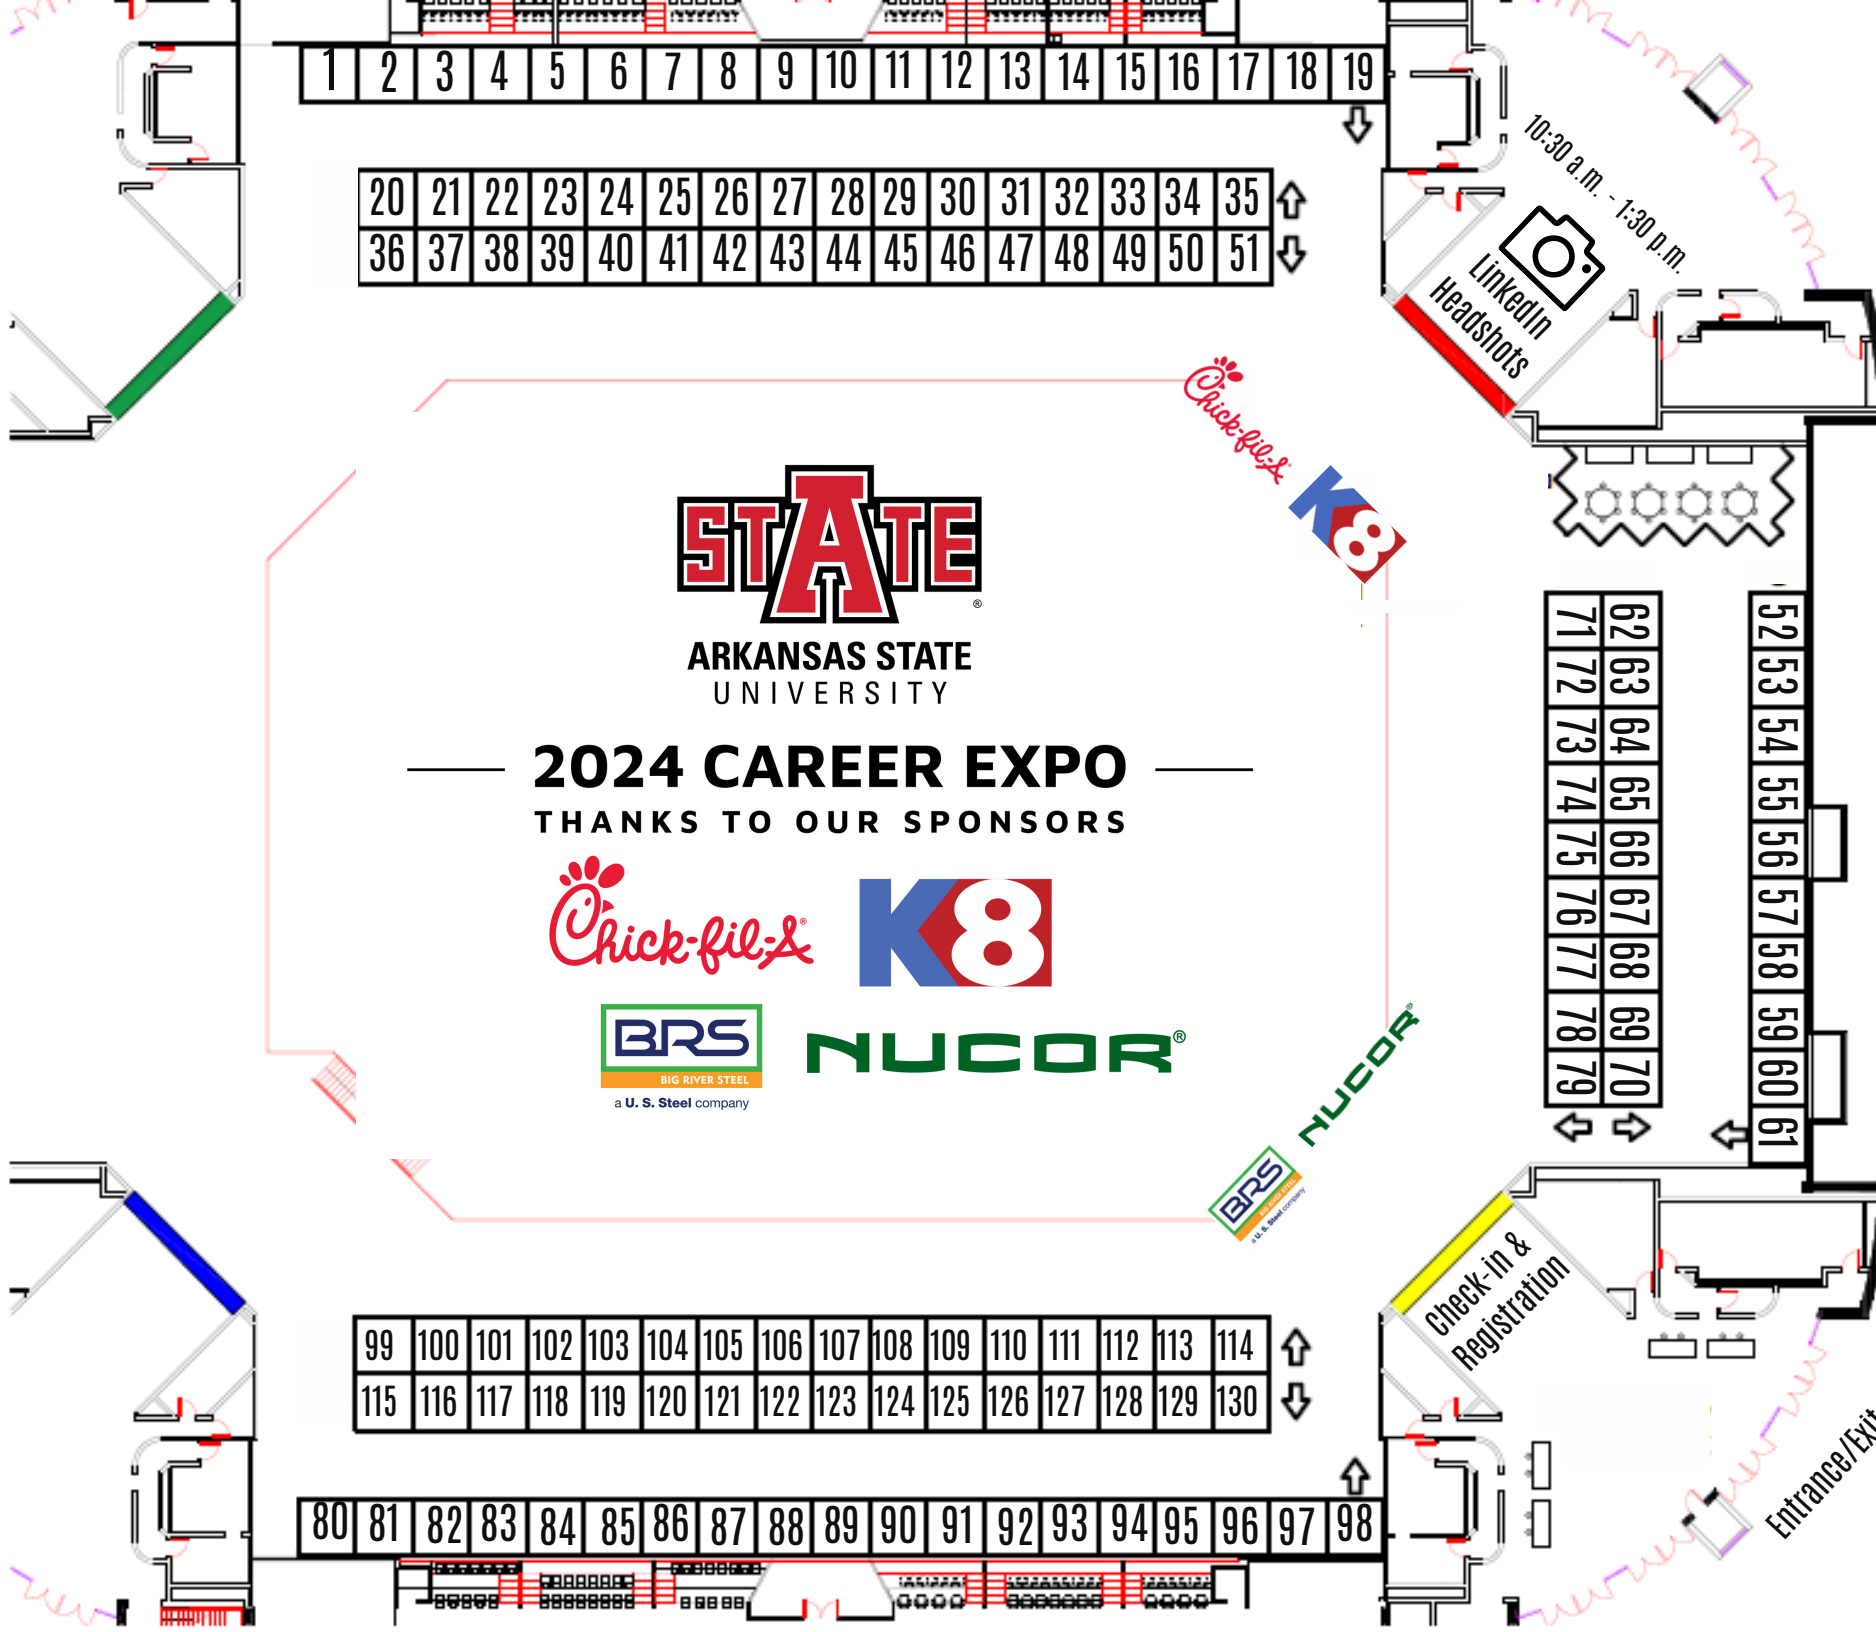

Welcome to the Arkansas State University Career Expo

Wednesday, March 13, 2024
10:00 a.m. - 2:00 p.m.

**THANK YOU TO ALL OF THE
PARTICIPATING BUSINESSES
AND ORGANIZATIONS!**

Student Name Badge
Identification:

- College of Agriculture
- Neil Griffin College of Business
- Education & Behavioral Science
- Engineering & Computer Science
- Liberal Arts & Communication
- Nursing & Health Professions
- Sciences & Mathematics
- University College

FOR MORE INFORMATION:
Visit us in the yellow entrance
Careers@ASate.edu